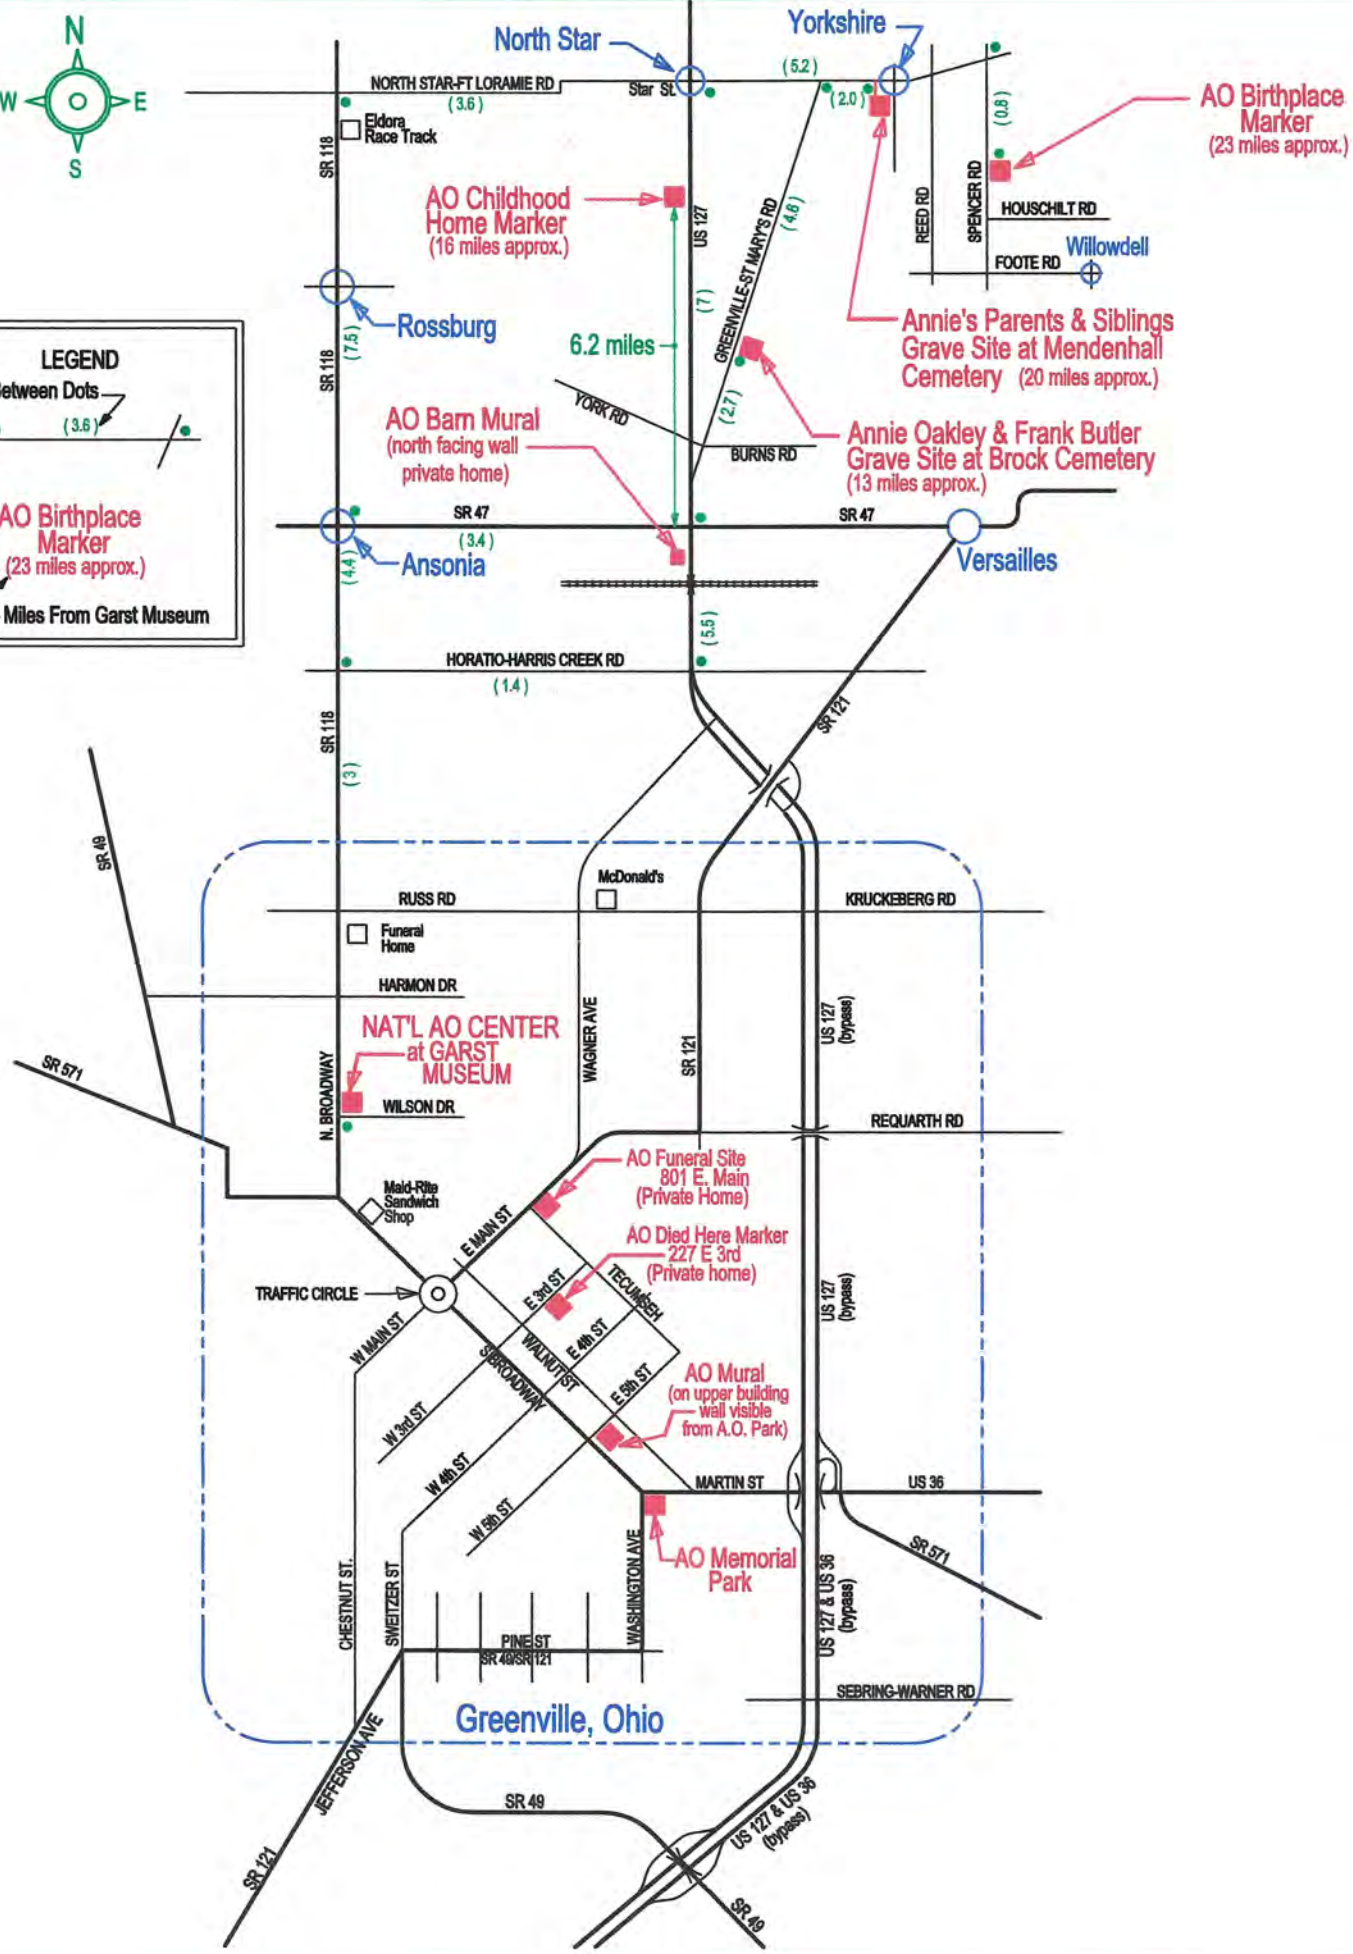

LEGEND

Miles Between Dots
 (3.6)

AO Birthplace Marker
 (23 miles approx.)

Miles From Garst Museum

Annie Oakley Points of Interest in Darke County, Ohio